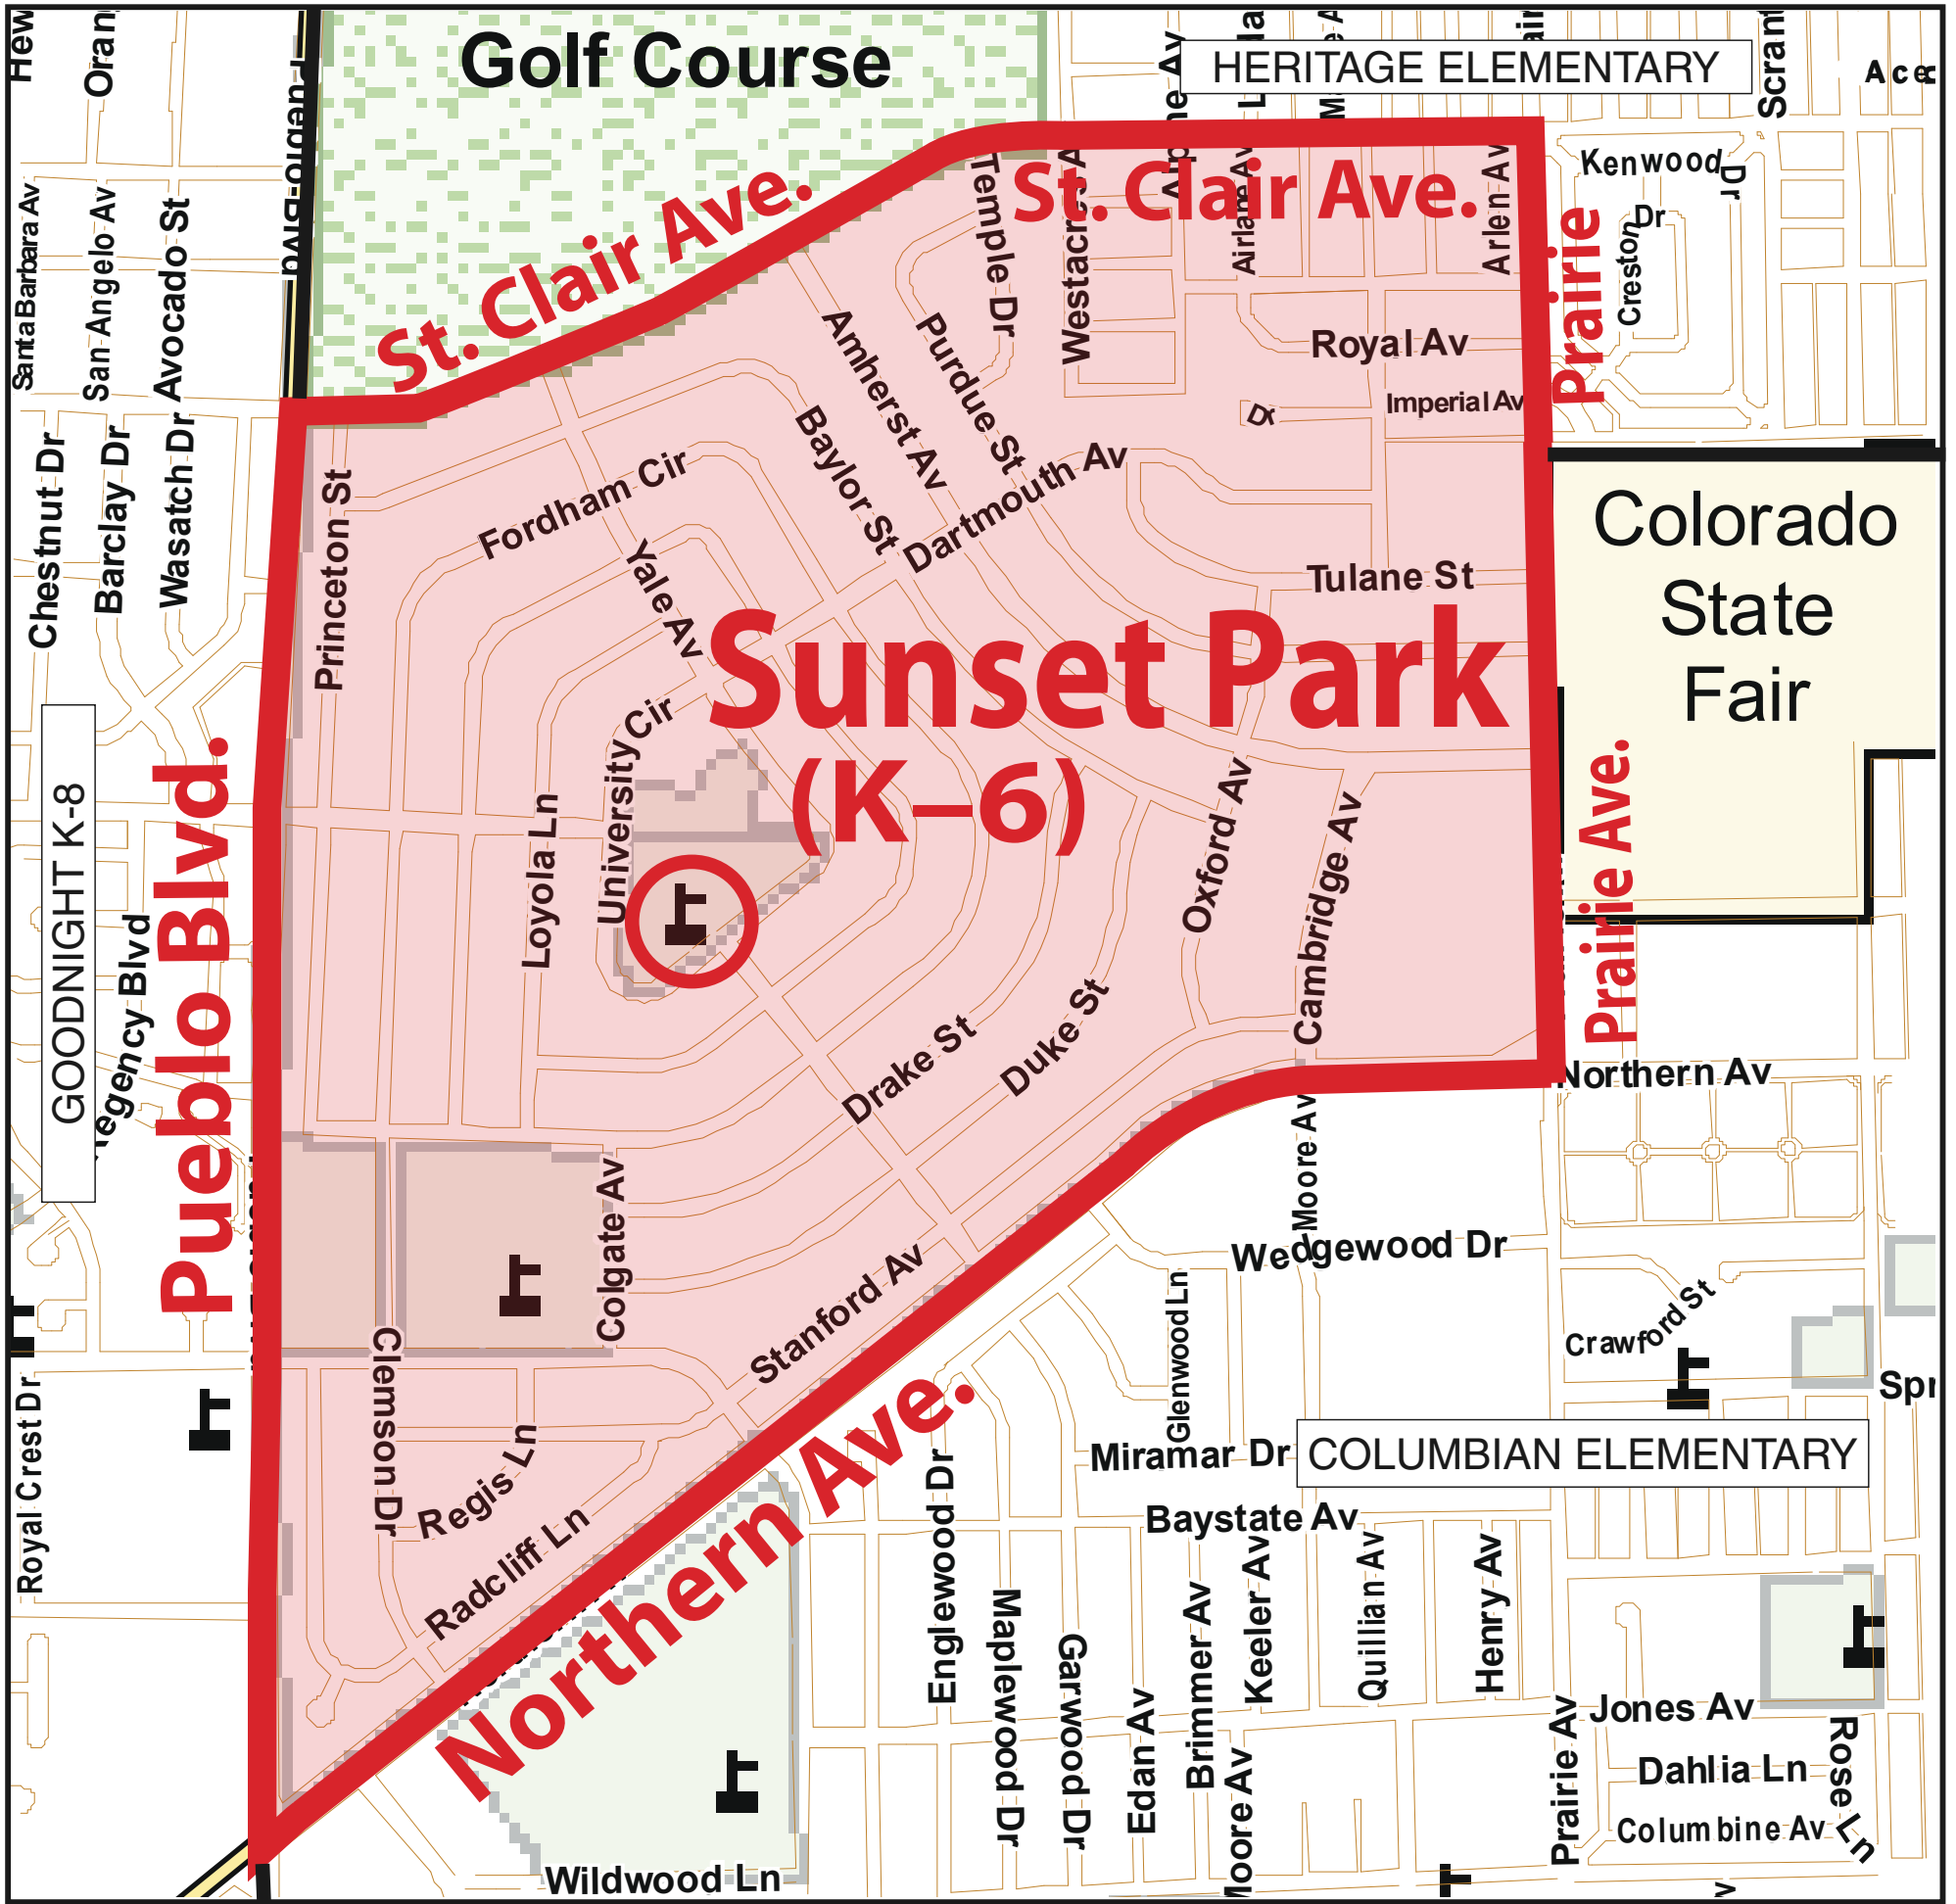

PUEBLO CITY SCHOOLS

Sunset Park Elementary School Boundaries

current as of June 2012

City of Pueblo
GIS City Map
December, 2006

LEGEND	
	City Limits
	Lakes and Rivers
	I-25
	Railroads
	Schools
	Public Golf Courses
	Parks and Open Space

SUNSET PARK ELEMENTARY SCHOOL BOUNDARIES DESCRIPTION

Unless other wise specified, all boundary lines refer to an imaginary line down the middle of the street.

Beginning at the intersection of Prairie Avenue and St. Clair Avenue; south on Prairie Avenue to Northern Avenue; west on Northern Avenue to Pueblo Boulevard; north on Pueblo Boulevard to St. Clair Avenue; east on St. Clair to Prairie Avenue.