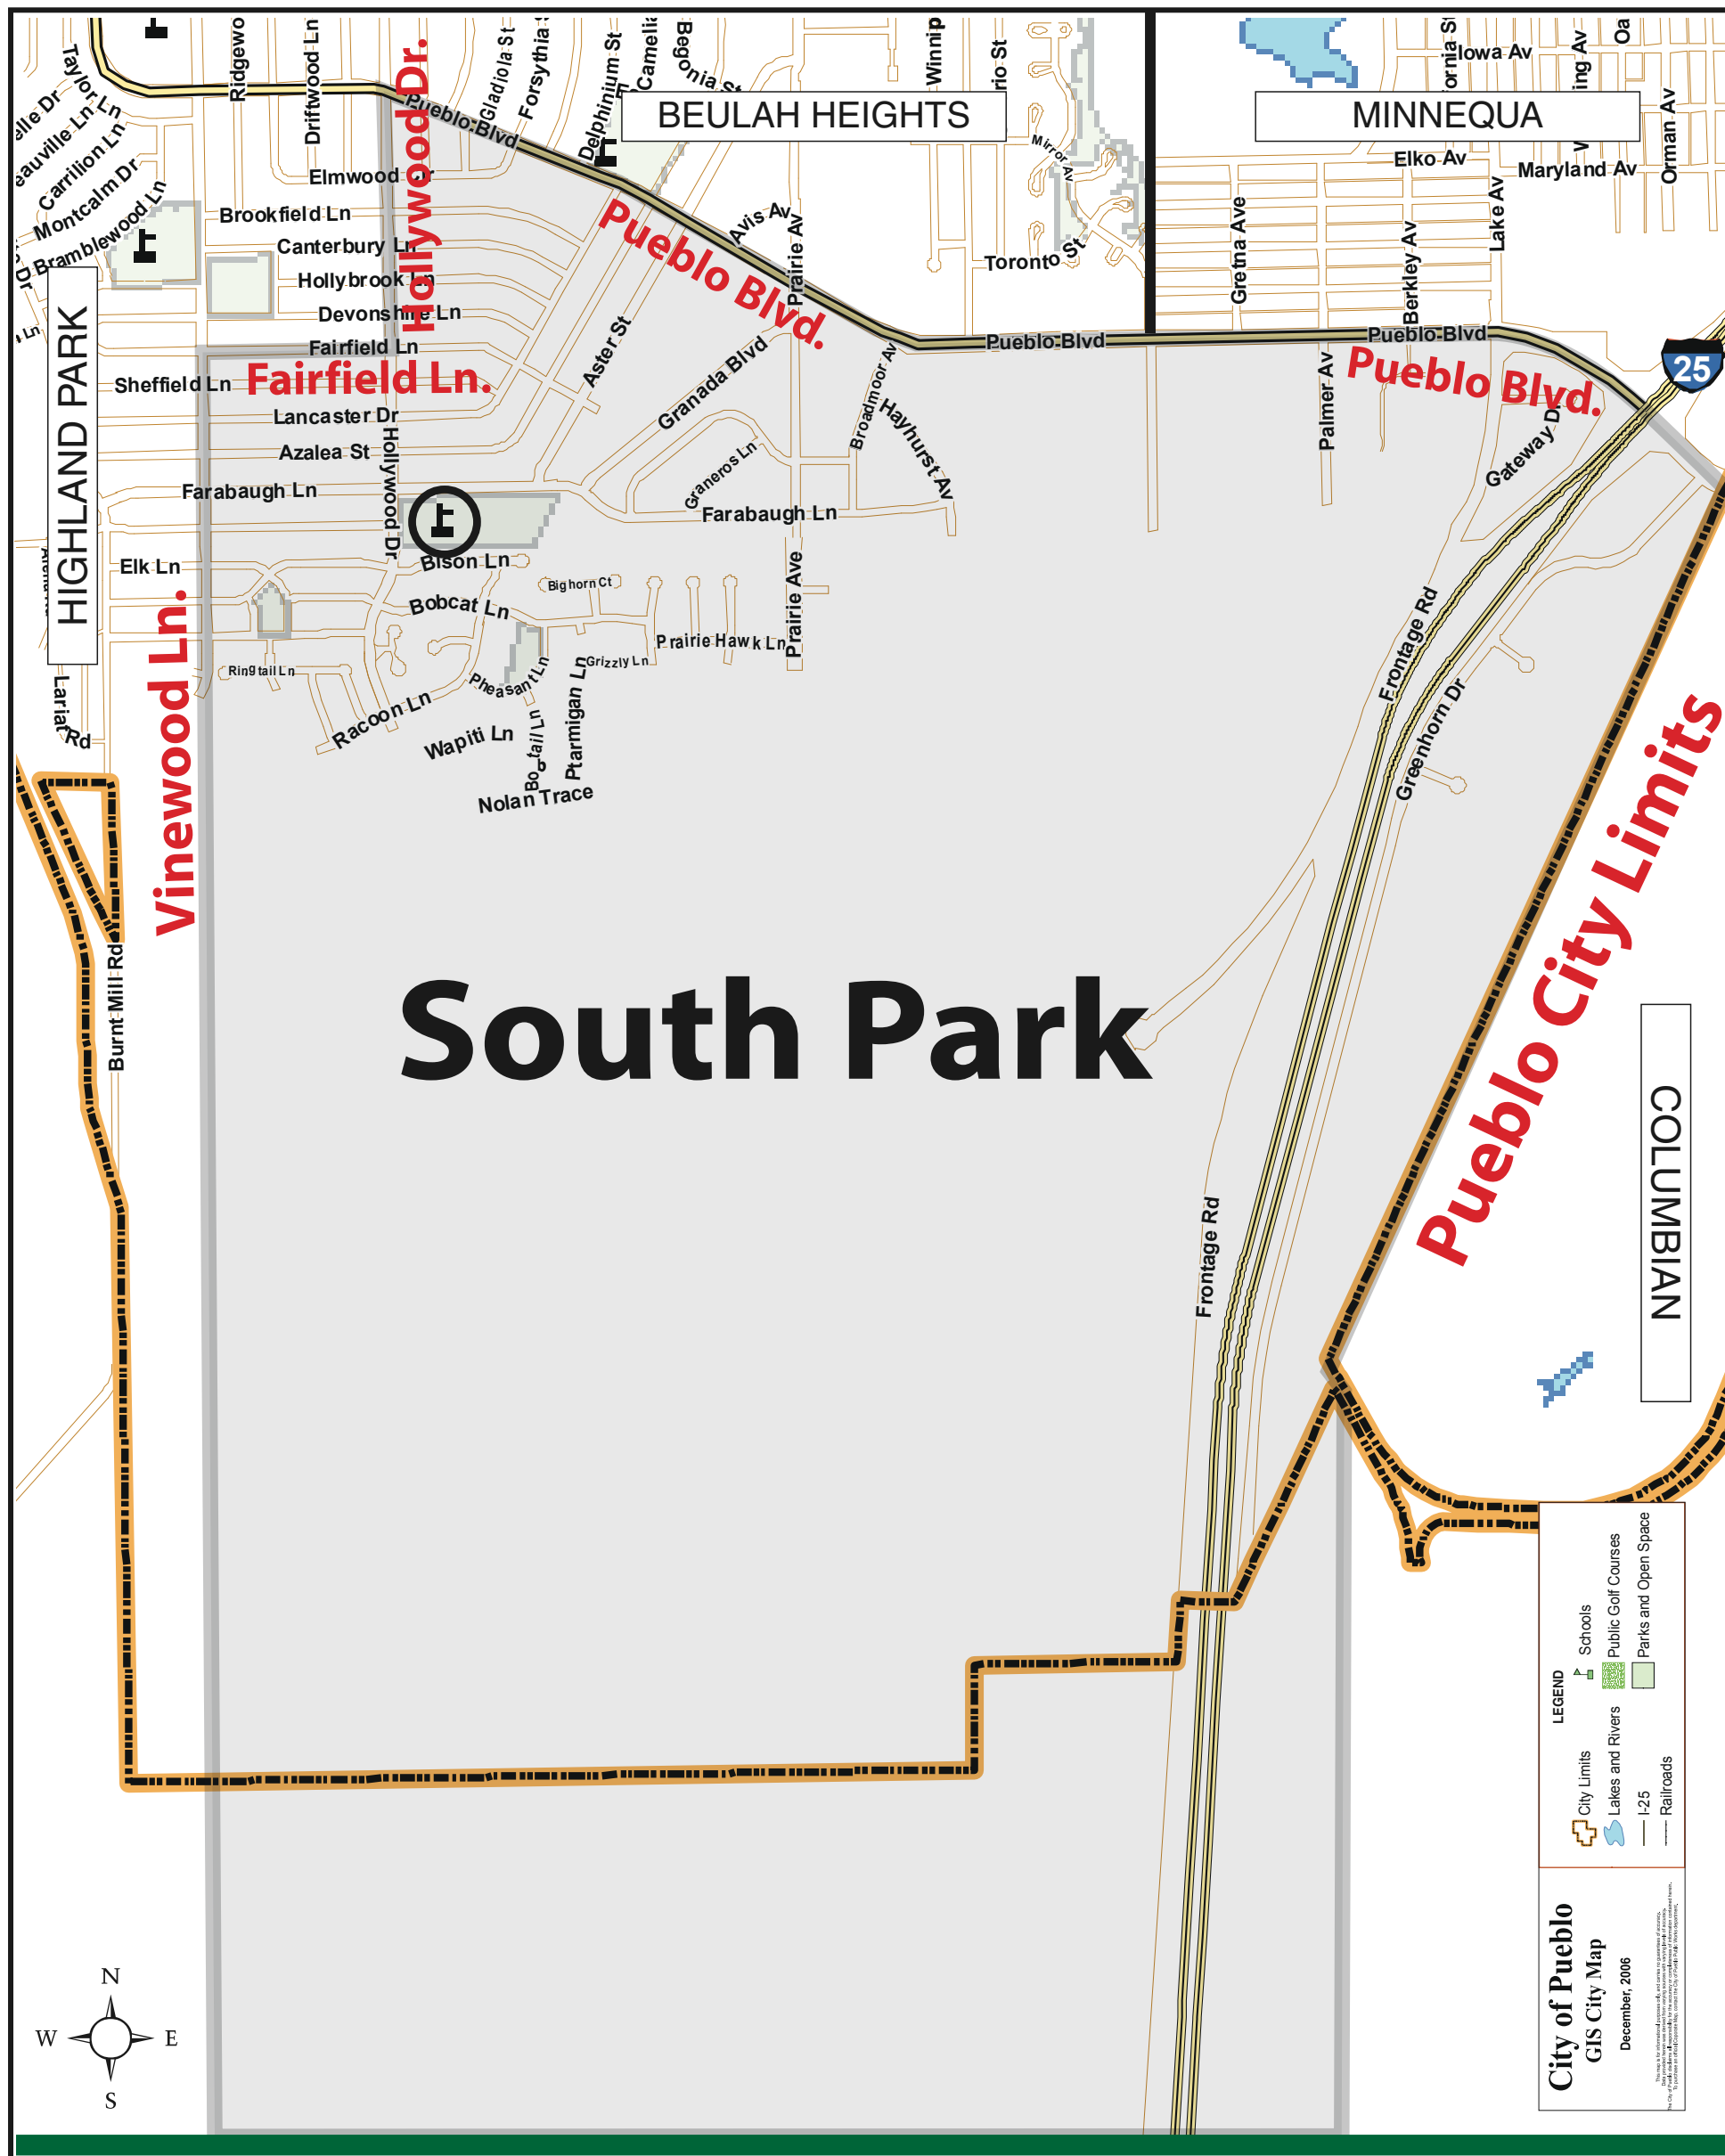

# South Park Elementary School Boundaries

current as of July 2008

Outer district boundary (green line) shown is approximate, not exact.

## SOUTH PARK ELEMENTARY SCHOOL BOUNDARIES DESCRIPTION

Unless other wise specified, all boundary lines refer to an imaginary line down the middle of the street.

Beginning at the southern boundary of District No. 60 at a point parallel to Vinewood Lane; north on that plane to the intersection with Fairfield Lane; east on Fairfield Lane to Hollywood Drive; north on Hollywood Drive to Pueblo Boulevard; east on Pueblo Boulevard to Pueblo city limits line; south along Pueblo city limits line to southern boundary of District No. 60; west on the southern boundary to a point parallel to Vinewood Lane.