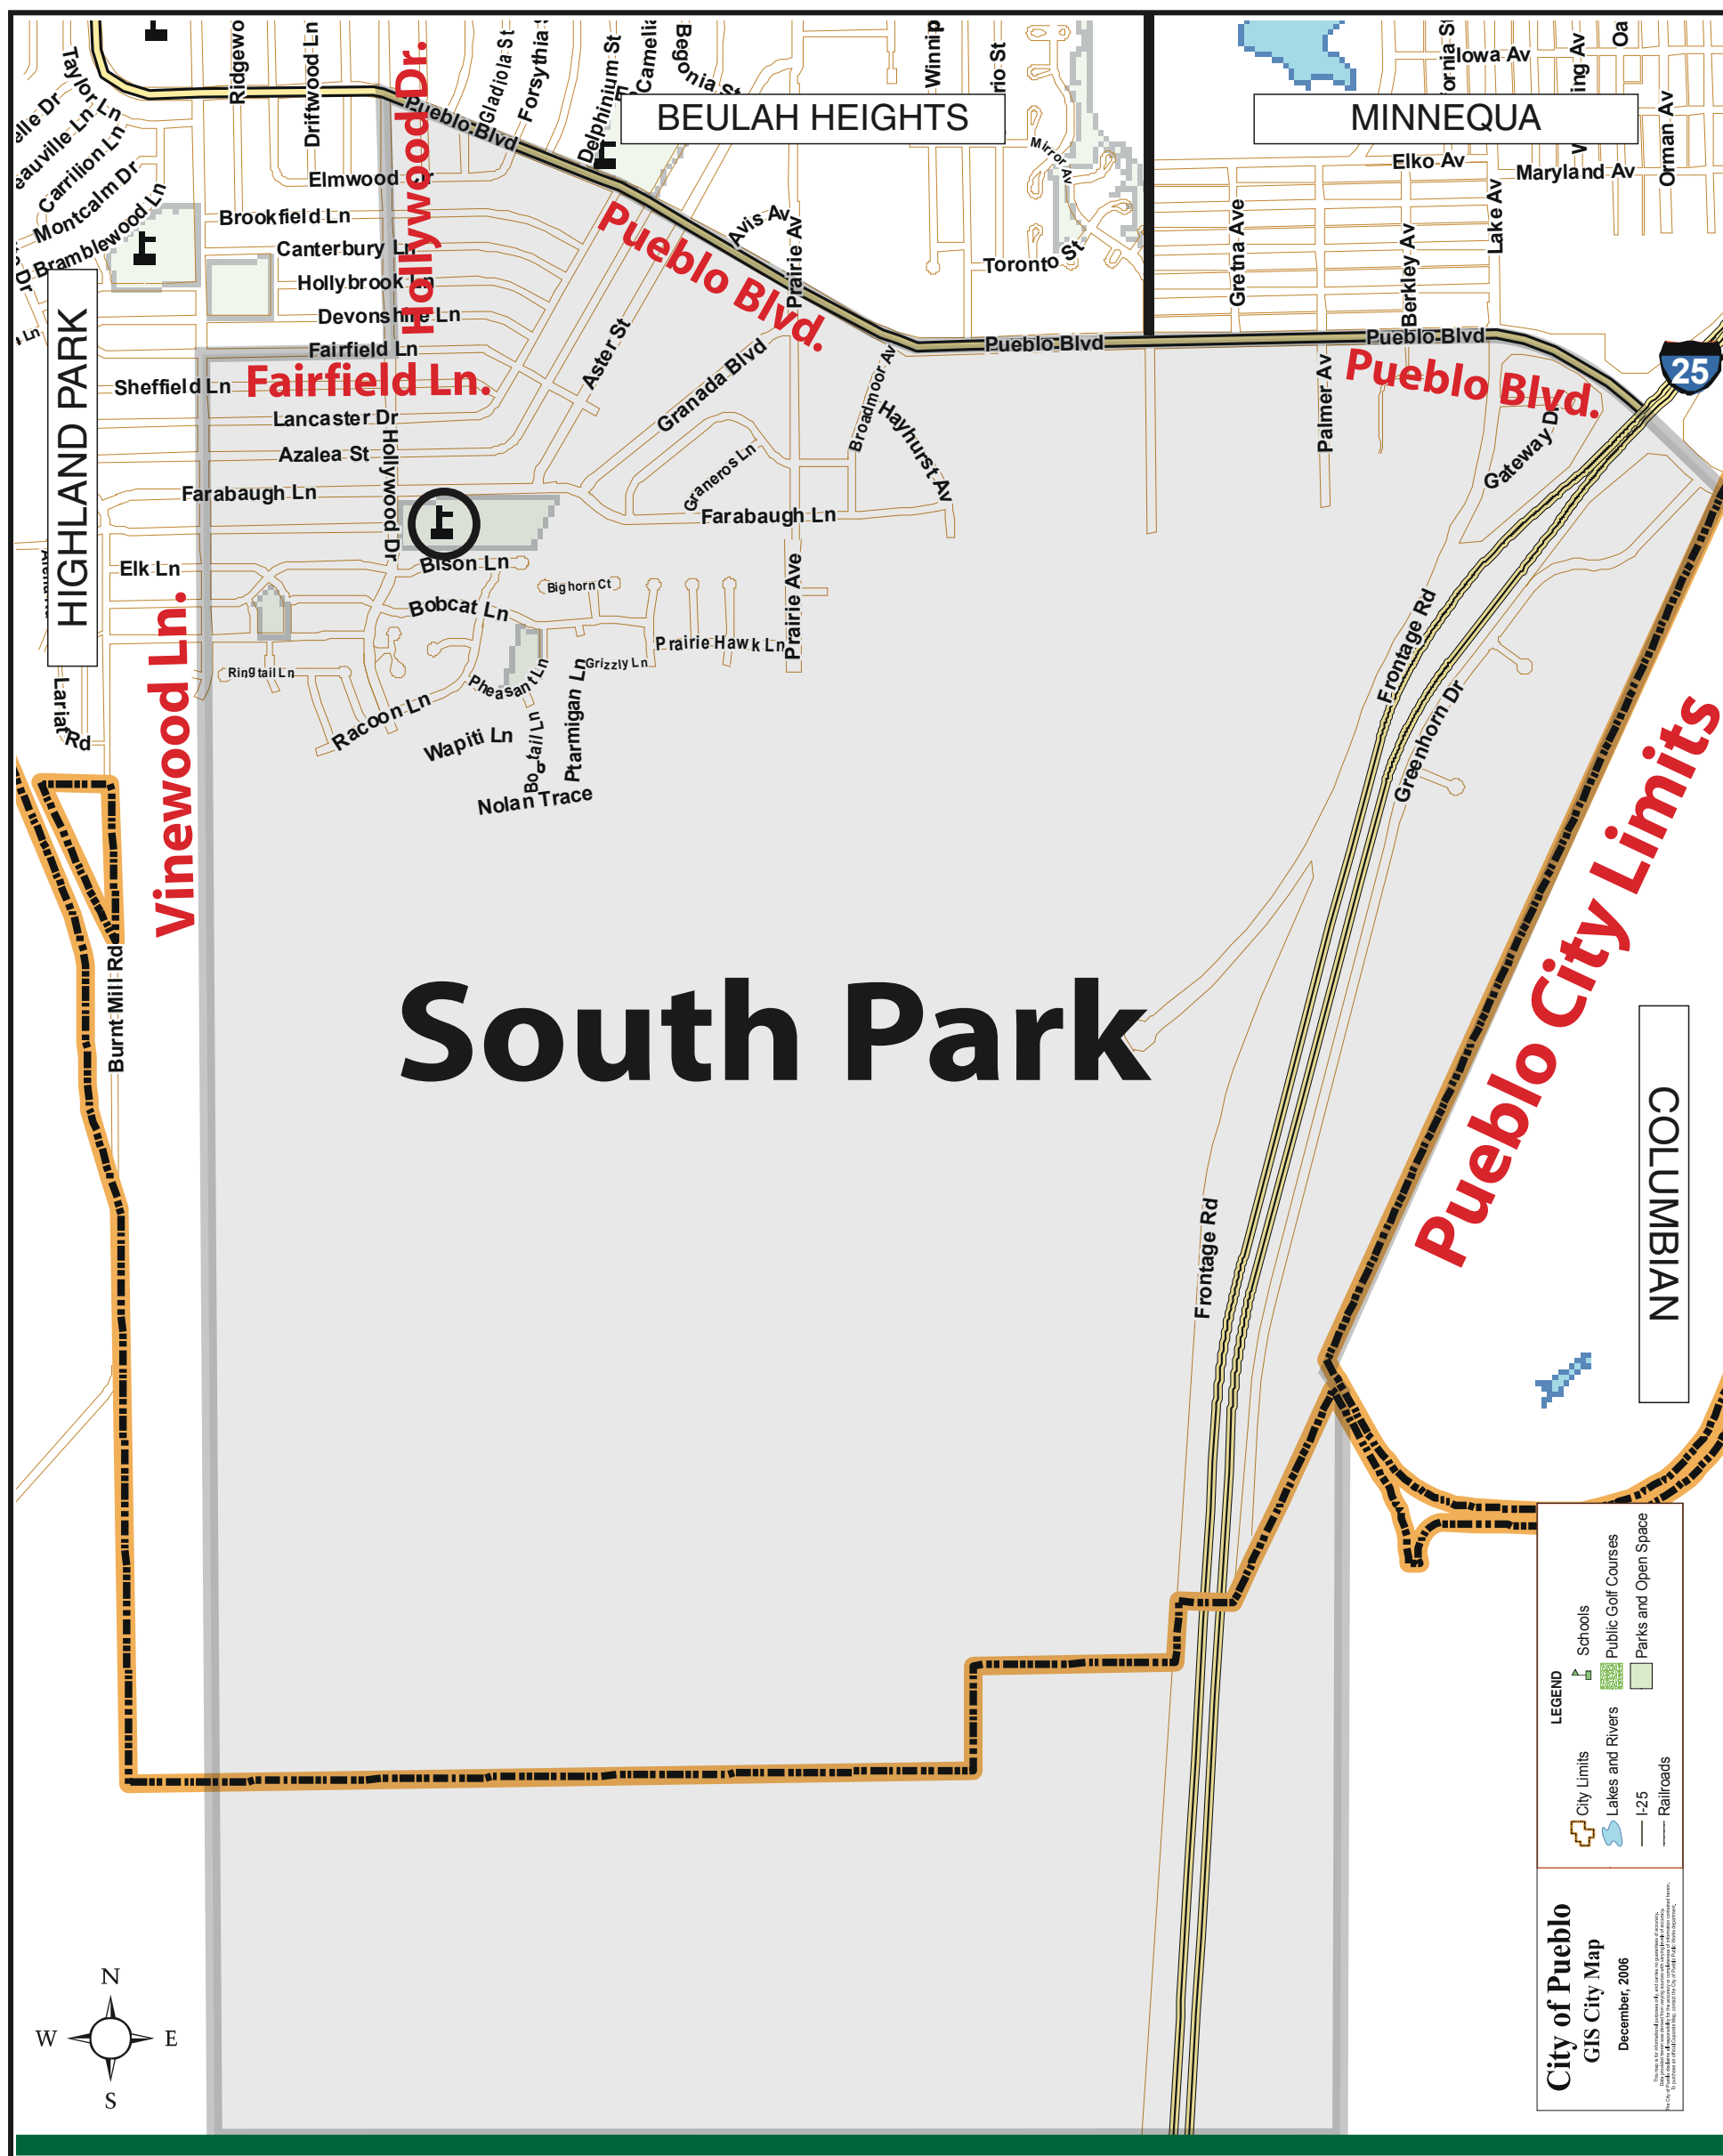

PUEBLO CITY SCHOOLS

South Park Elementary School Boundaries

current as of July 2008

Outer district boundary (green line) shown is approximate, not exact.

SOUTH PARK ELEMENTARY SCHOOL BOUNDARIES DESCRIPTION

Unless other wise specified, all boundary lines refer to an imaginary line down the middle of the street.

Beginning at the southern boundary of District No. 60 at a point parallel to Vinewood Lane; north on that plane to the intersection with Fairfield Lane; east on Fairfield Lane to Hollywood Drive; north on Hollywood Drive to Pueblo Boulevard; east on Pueblo Boulevard to Pueblo city limits line; south along Pueblo city limits line to southern boundary of District No. 60; west on the southern boundary to a point parallel to Vinewood Lane.