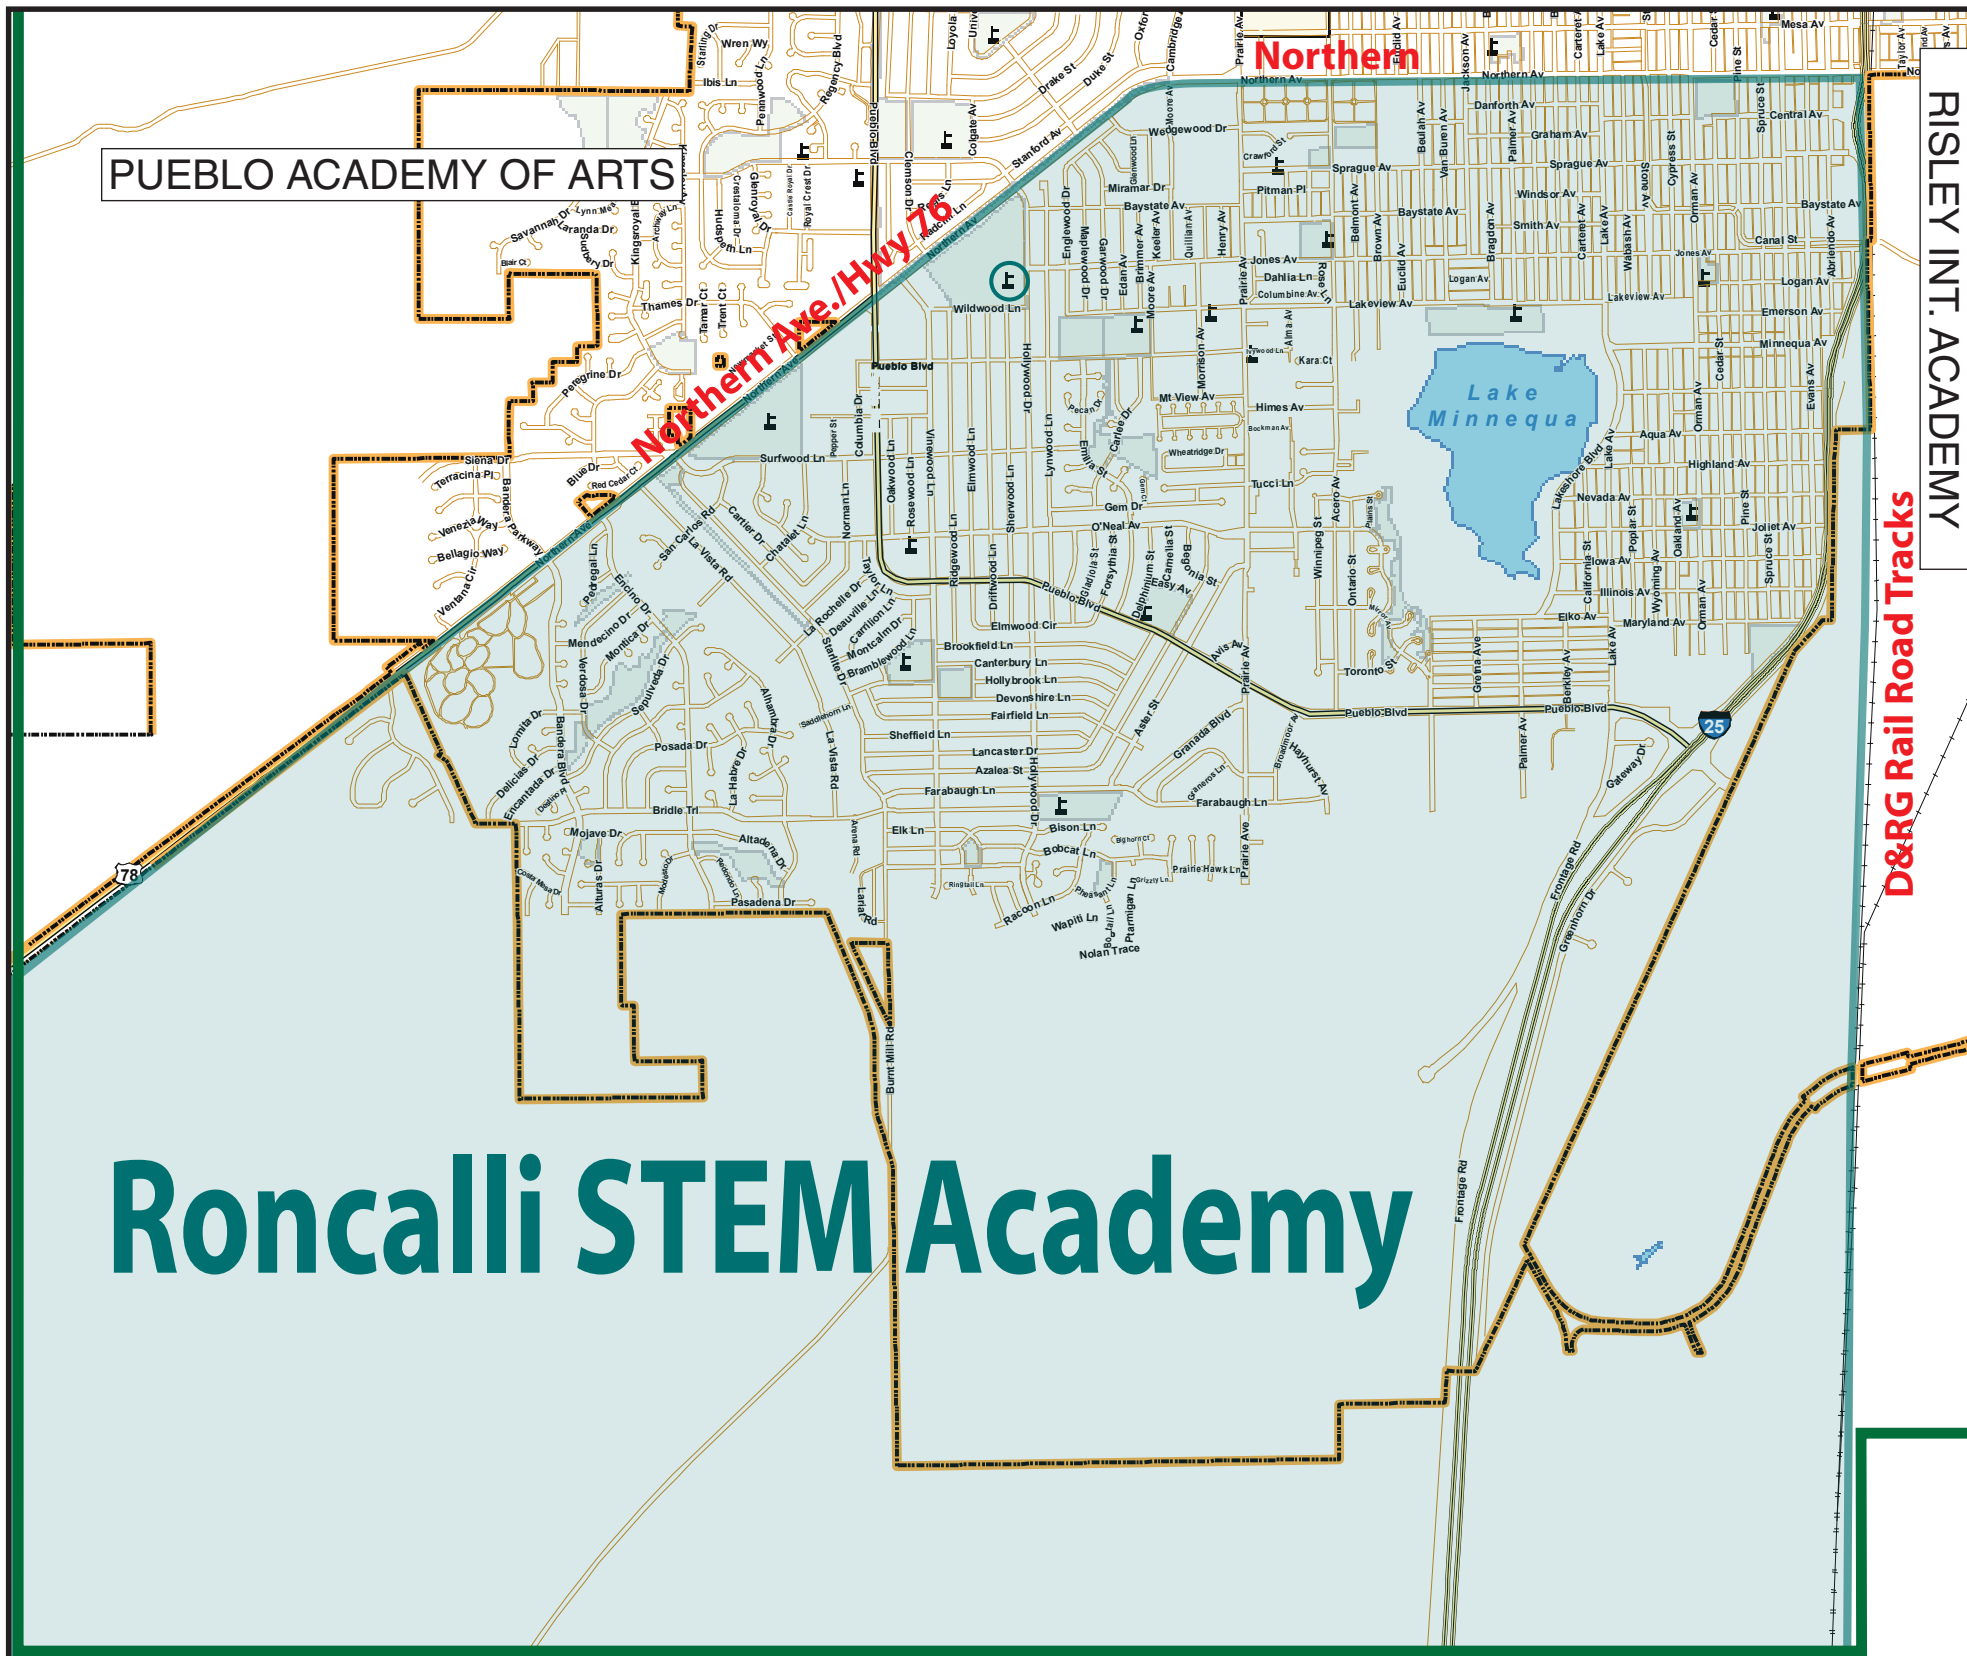

Roncalli STEM Academy Boundaries

current as of July 2013

Outer district boundary (green line) shown is approximate, not exact.

<p>City of Pueblo GIS City Map December, 2006</p> <p><small>This map is for informational purposes only, and carries no guarantee of accuracy. Data provided herein was derived from varying sources with varying levels of accuracy. The City of Pueblo disclaims all responsibility for the accuracy or completeness of information contained herein. To purchase an official Corporate Map, contact the City of Pueblo Public Works department.</small></p>	<p>LEGEND</p> <ul style="list-style-type: none"> City Limits Lakes and Rivers I-25 Railroads 	<ul style="list-style-type: none"> Schools Public Golf Courses Parks and Open Space 	
	<p>Roncalli STEM Academy Boundaries Description</p> <p>Unless other wise specified, all boundary lines refer to an imaginary line down the middle of the street.</p> <p>Starting at a point of the western boundaries that intersects Hwy 76/Northern Ave. Easterly on Northern Ave. to a point that intersects the D&RG Railroad. South along the D&RG Railroad to a point that intersects the Southern Pueblo City Schools boundary. West on southern boundary to a point that intersects the western boundary of Pueblo City Schools. As Northern Ave being the dividing line, the southern sections being Roncalli STEM Academy's boundary.</p>		

RONCALLI STEM ACADEMY BOUNDARIES DESCRIPTION

Unless other wise specified, all boundary lines refer to an imaginary line down the middle of the street.

Starting at a point of the western boundaries that intersects Hwy 76/Northern Ave. Easterly on Northern Ave. to a point that intersects the D&RG Railroad. South along the D&RG Railroad to a point that intersects the Southern Pueblo City Schools boundary. West on southern boundary to a point that intersects the western boundary of Pueblo City Schools. As Northern Ave being the dividing line, the southern sections being Roncalli STEM Academy's boundary.