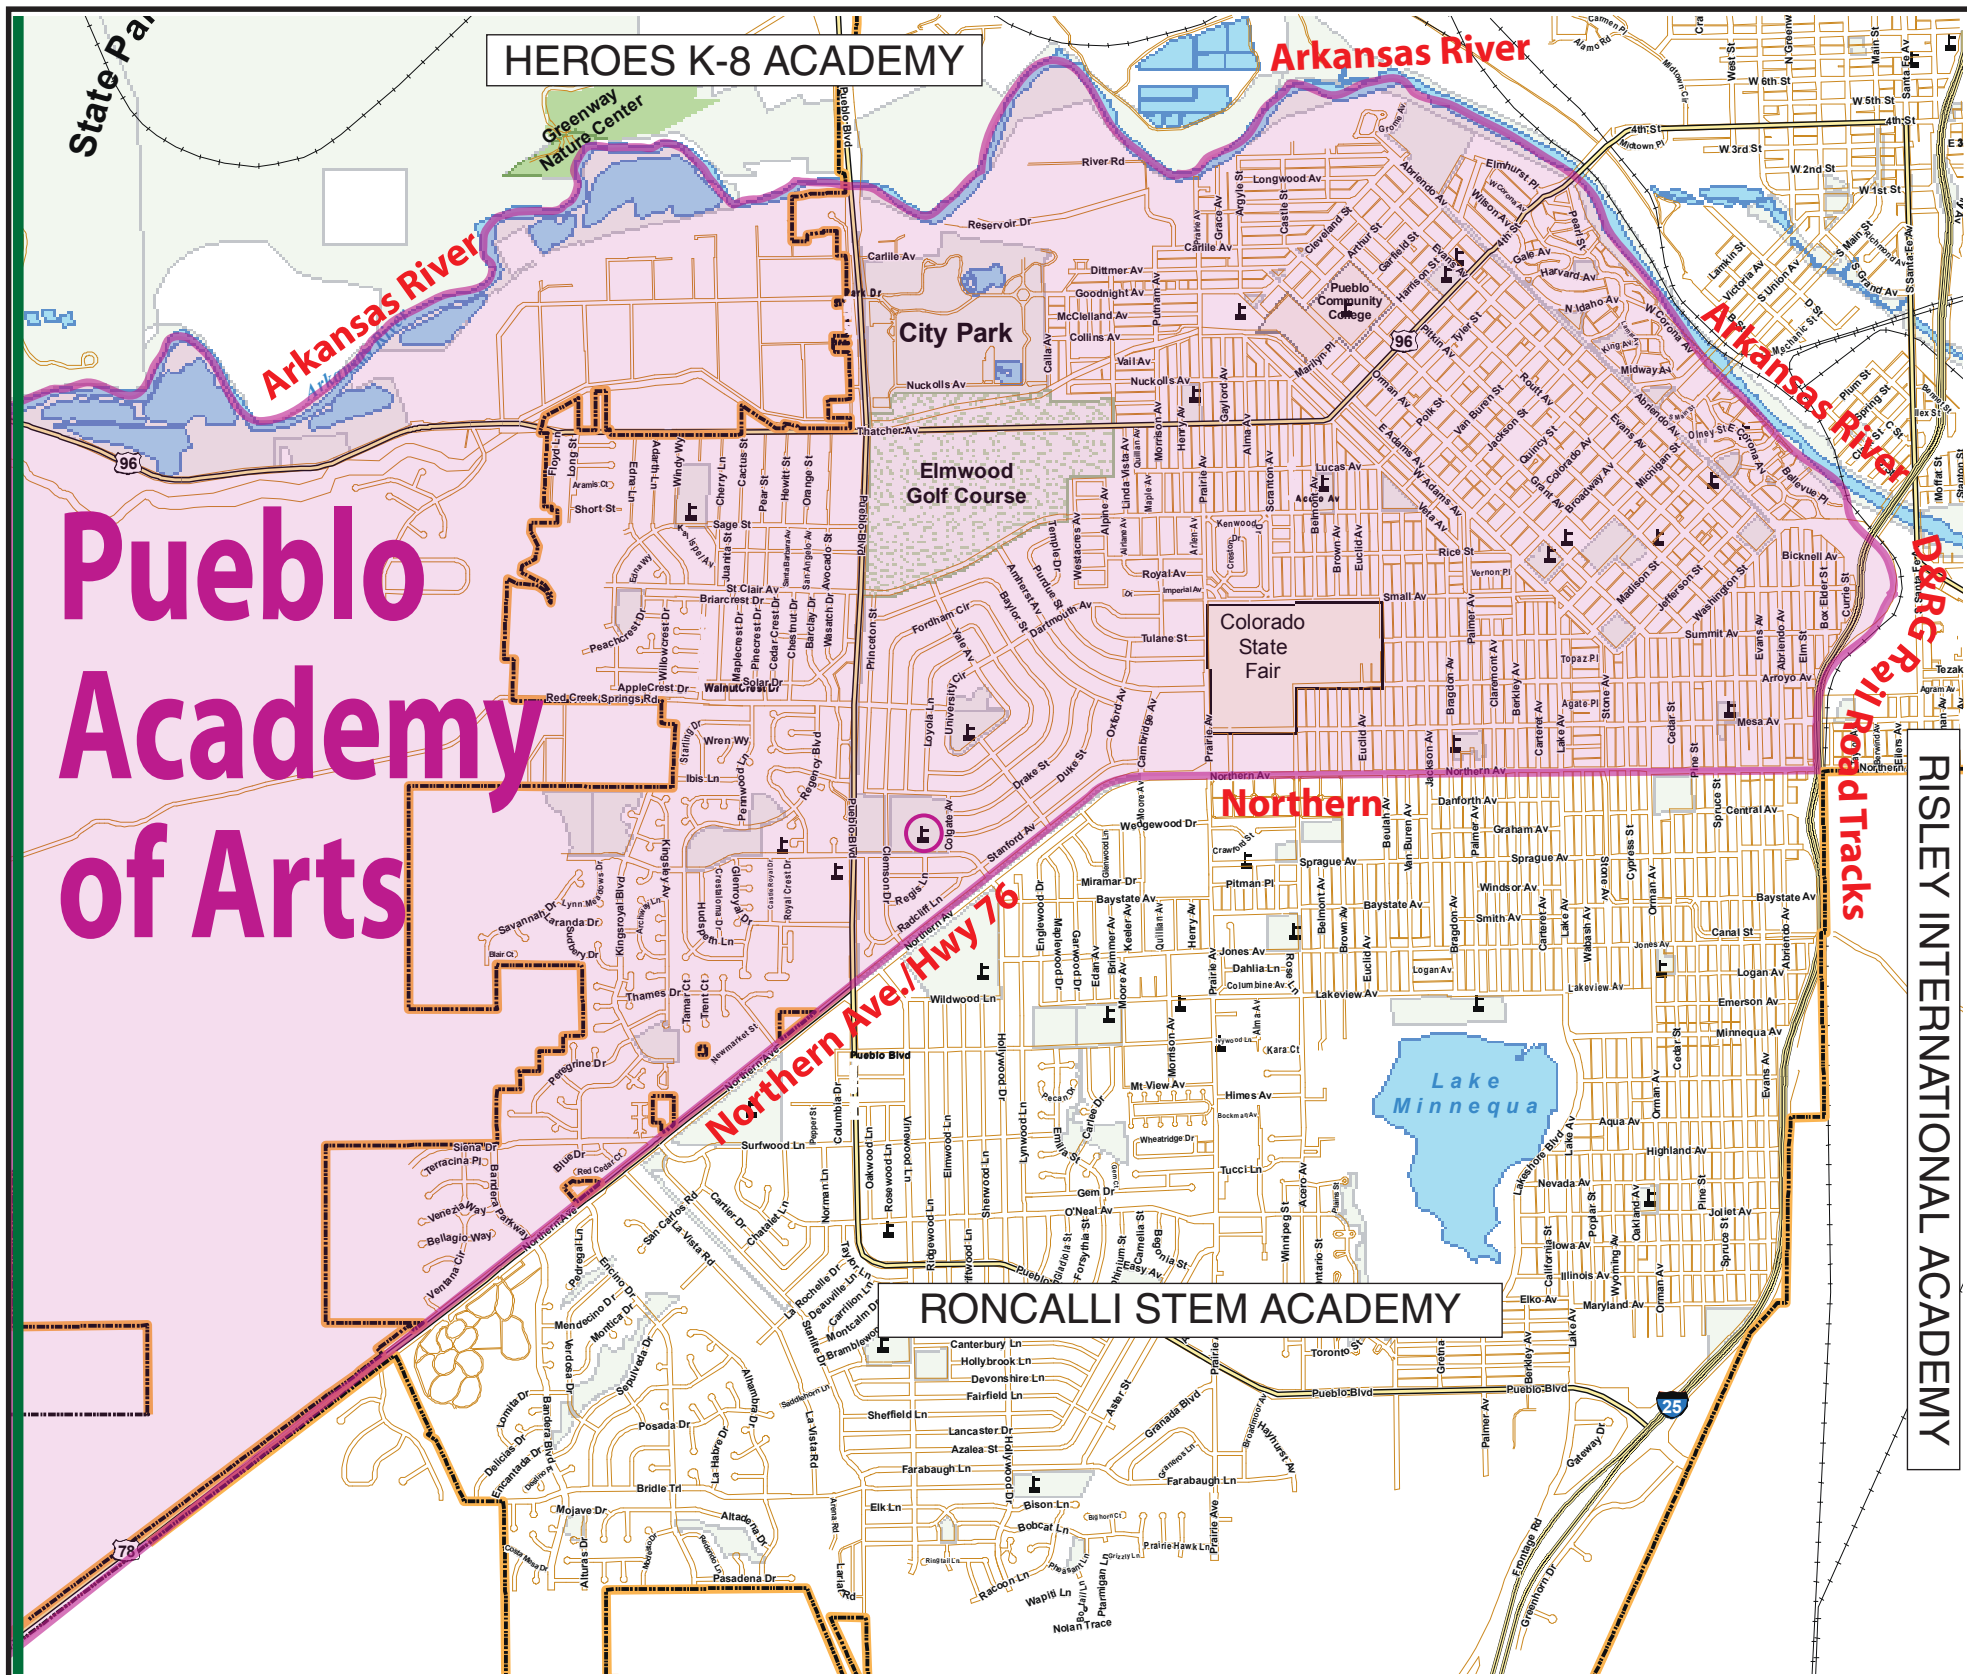

PUEBLO CITY SCHOOLS

Pueblo Academy of Arts Boundaries

current as of July 2013

Outer district boundary (green line) shown is approximate, not exact.

City of Pueblo GIS City Map December, 2006 <small>This map is for informational purposes only and carries no guarantee of accuracy. Data provided herein was derived from varying sources with varying levels of accuracy. The City of Pueblo disclaims all responsibility for the accuracy or completeness of information contained herein. To purchase an official Corporate Map, contact the City of Pueblo Public Works department.</small>	
LEGEND	
City Limits	Schools
Lakes and Rivers	Public Golf Courses
I-25	Parks and Open Space
Railroads	

PUEBLO ACADEMY OF ARTS BOUNDARIES DESCRIPTION

Unless other wise specified, all boundary lines refer to an imaginary line down the middle of the street.

Starting at a point of Pueblo City School's west boundary and the south bank of the Arkansas River easterly of the south bank of the Arkansas River to a point that intersects the D&RG Railroad tracks. South along the D&RG Railroad tracks to a point that intersects Northern Ave. West on Northern Ave. to a point that intersects Pueblo City School's western boundary. As Northern Ave being the dividing line, the Northern sections being Pueblo Academy of Arts boundaries.