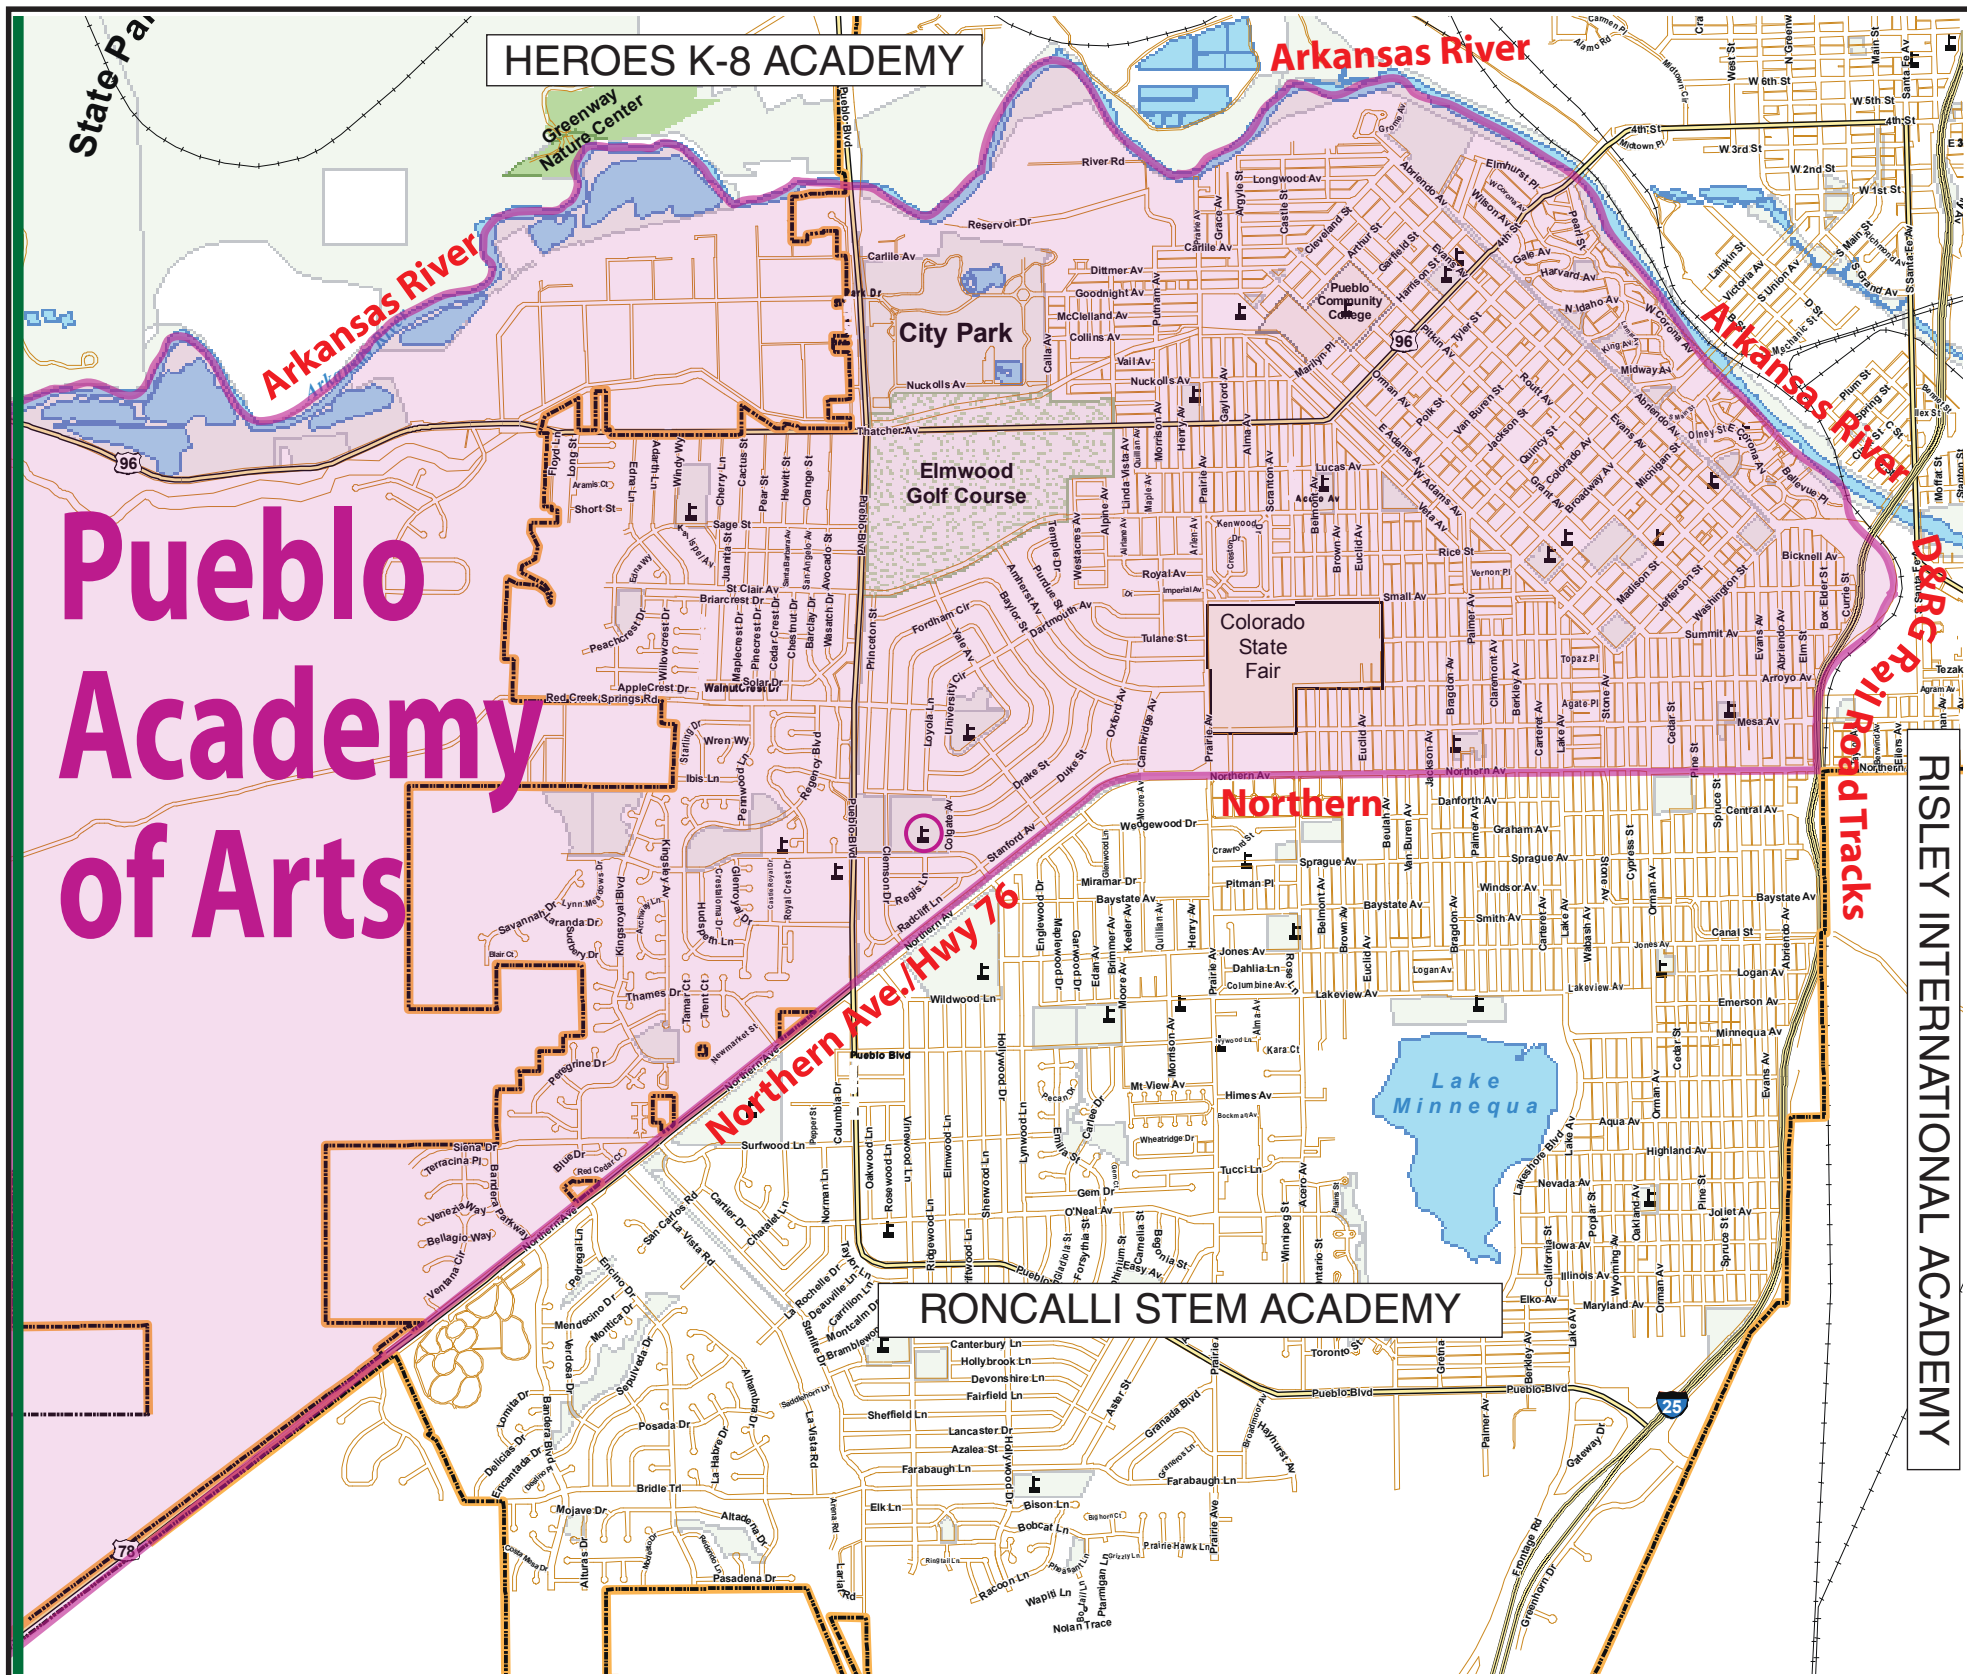

# PUEBLO CITY SCHOOLS

## Pueblo Academy of Arts Boundaries

current as of July 2013

Outer district boundary (green line) shown is approximate, not exact.

**City of Pueblo**  
GIS City Map  
December, 2006

This map is for informational purposes only and carries no guarantee of accuracy. Data provided herein was derived from varying sources with varying levels of accuracy. The City of Pueblo disclaims all responsibility for the accuracy or completeness of information contained herein. To purchase an official Corporate Map, contact the City of Pueblo Public Works department.

**LEGEND**

- City Limits
- Lakes and Rivers
- I-25
- Railroads
- Schools
- Public Golf Courses
- Parks and Open Space

### PUEBLO ACADEMY OF ARTS BOUNDARIES DESCRIPTION

Unless other wise specified, all boundary lines refer to an imaginary line down the middle of the street.

Starting at a point of Pueblo City School's west boundary and the south bank of the Arkansas River easterly of the south bank of the Arkansas River to a point that intersects the D&RG Railroad tracks. South along the D&RG Railroad tracks to a point that intersects Northern Ave. West on Northern Ave. to a point that intersects Pueblo City School's western boundary. As Northern Ave being the dividing line, the Northern sections being Pueblo Academy of Arts boundaries.