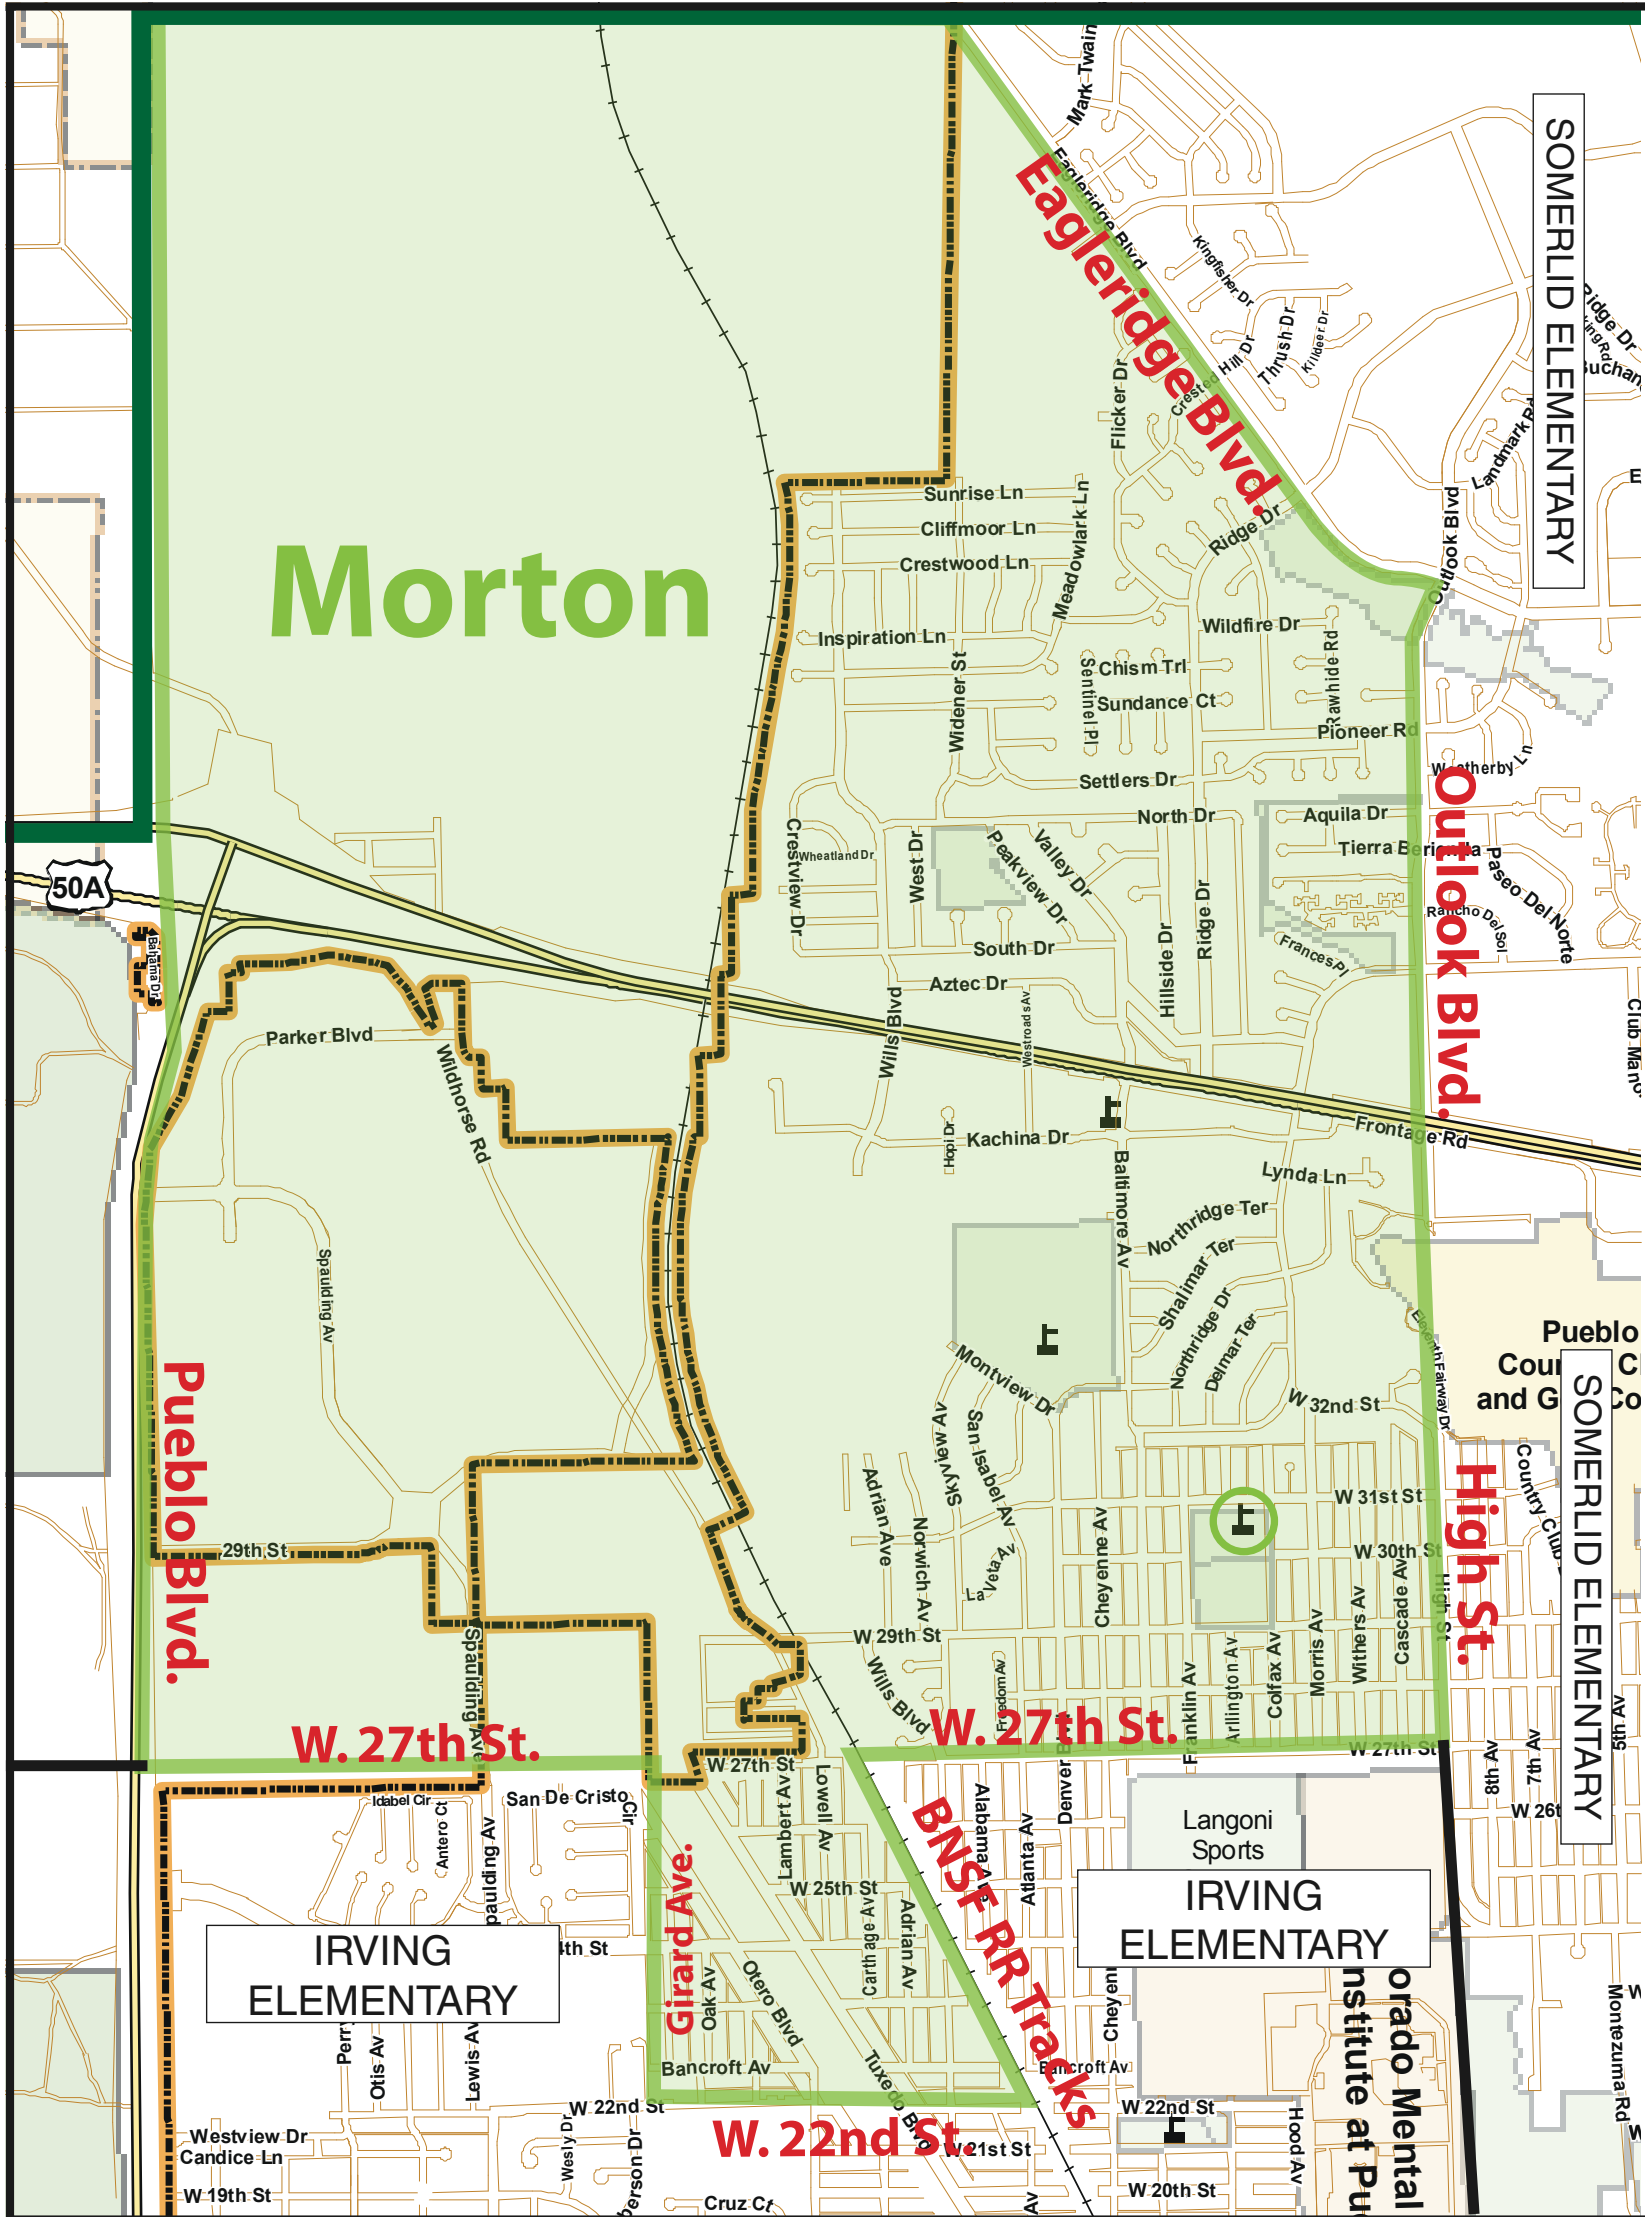

PUEBLO CITY SCHOOLS

# Morton Elementary School Boundaries

current as of July 2008

Outer district boundary (green line) shown is approximate, not exact.

## MORTON ELEMENTARY SCHOOL BOUNDARIES DESCRIPTION

Unless other wise specified, all boundary lines refer to an imaginary line down the middle of the street.

Beginning at the northern boundary of District No. 60 and Eagleridge Boulevard; south on Eagleridge Boulevard to Outlook; south on Outlook Boulevard-High Street to W. 27th Street; west on W. 27th Street to BN&SF railroad tracks; southeasterly on BN&SF railroad tracks to W. 22nd Street; west on W. 22nd Street to a point one block west of Girard Avenue; north on that that line to W. 27th Street; west on W. 27th to Pueblo Boulevard; north on Pueblo Boulevard to the northern boundary of District No. 60; east on the northern boundary to Eagleridge Boulevard.